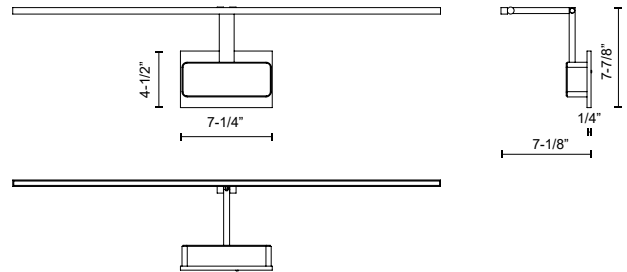

Optional Backplate Accessory

KUZCO

CANADA: 19054 28TH AVENUE - SURREY, BC V3Z 6M3

USA: 3035 E. LONE MOUNTAIN ROAD - LAS VEGAS, NV 89081

WWW.KUZCOLIGHTING.COM

© 2021 KUZCO LIGHTING. ALL RIGHTS RESERVED.

COMMENT