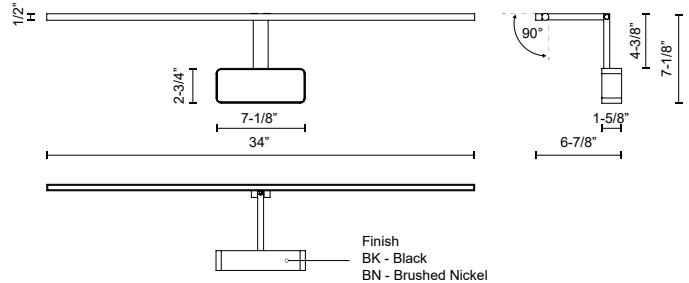

VEGA MINOR PICTURE PL18234

WALL

PROJECT

PL18234-BN
Brushed Nickel

PL18234-BK
Black

SPECIFICATION DETAILS

Fixture Dimensions	W34" x H7-1/8" x E6-7/8"
Light Source	LED with DC Driver
Wattage	31W
Total Lumens	2635lm
Delivered Lumens	BK-716lm; BN-1237lm;
Voltage	120V
Color Temperature	3000K
CRI (Ra)	90CRI
Optional Color Temps	2700K - 5000K Available, Minimum Order Quantities Apply
LED Rated Life	50,000 hours
Dimming	100% - 10%, TRIAC or ELV Dimmer (Not Included)
Diffuser Details	Frosted acrylic diffuser
Location	Dry
Mounting Style	All Orientation; Wall;
CEC Title 24 JA8	Yes, JA8-2022
Canopy Dimensions	W7-1/4" x H4-1/2" x E1/4"
Paint Finish	BK02; BN02;

* For custom options, consult factory for details.

* For warranty information, please visit www.kuzcolighting.com/warranty

DESCRIPTION

Following the success of the Vega family is the next evolution of the line, Vega Minor. The diminutive square linear profile envelops and radiates a soft uniform light in a diverse spectrum of lengths and unique configurations. Refined details with crafted finishes augment the reductive silhouette of the expanded collection.